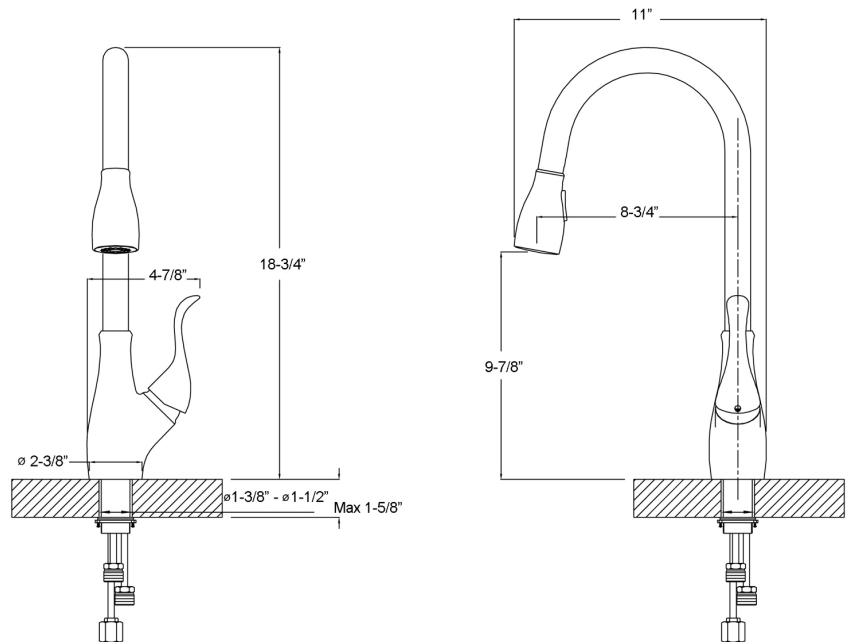

CASORIA KITCHEN FAUCET

Cat. No.
KFS404

W: 4-7/8"
D: 11"
H: 18-3/4"

Features:

- ▶ Constructed of solid brass
- ▶ Magnetic pull down spray
- ▶ Spray head has two functions
- ▶ Includes 2 braided hoses
- ▶ Hoses have 1/2" male connectors
- ▶ Ceramic cartridge
- ▶ Height to spout: 9-7/8"
- ▶ Spout reach: 8-3/4"
- ▶ Flow rate is 1.8 GPM at 60 psi
- ▶ cUPC/NSF/AB1953 Certified
- ▶ Available in 3 finishes

Finishes:

CP Polished Chrome
BN Brushed Nickel
ORB Oil Rubbed Bronze

Dimensions of fixture are nominal and may vary. Dimensions and specifications subject to change without notice.